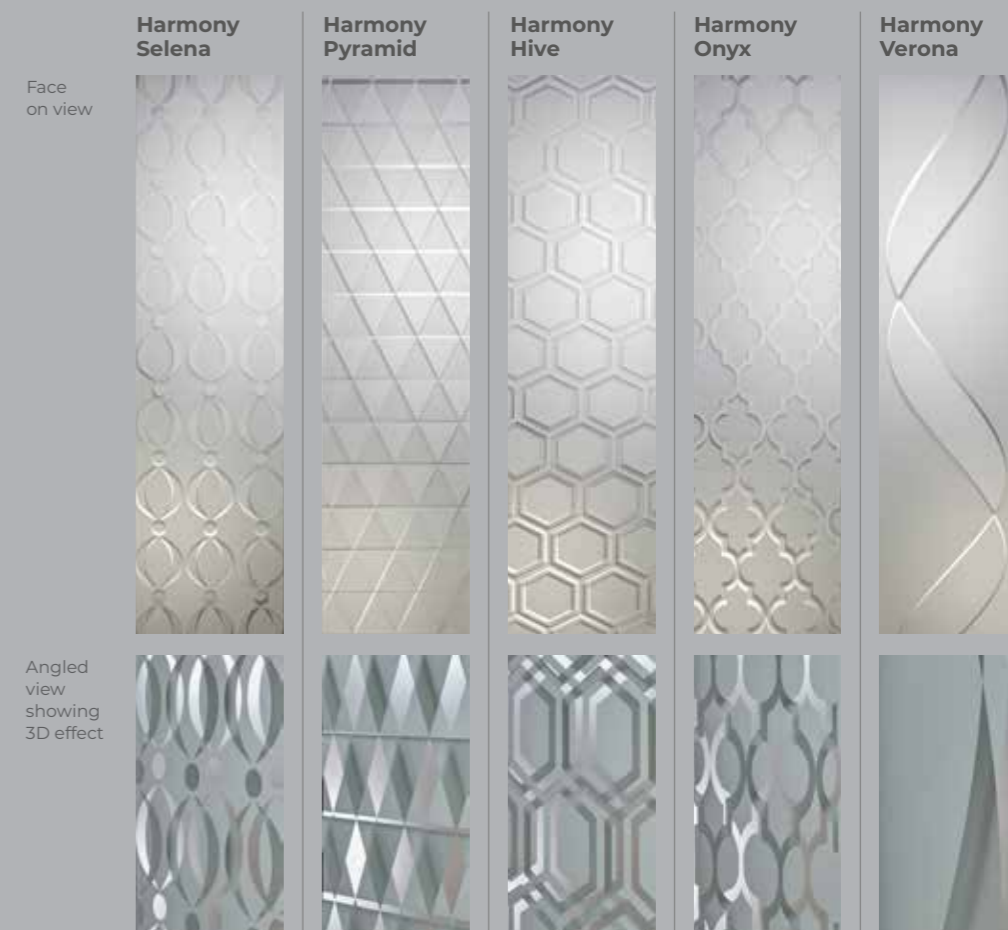

Kensington Two
Colour Chartwell Green
Glass Harmony Onyx
Frame Chartwell Green

Madrid Two
Colour Silver Grey
Glass Harmony Verona
Frame Silver Grey

Madrid Two
Colour White
Glass Harmony Selena
Frame White

Rome One
Colour Black Brown
Glass Harmony Pyramid
Frame Black Brown

Rome One
Colour White
Glass Harmony Hive
Frame White

Monaco One
Colour Anthracite Grey
Glass Harmony Verona
Frame Anthracite Grey

MODERN TRIM COLLECTION

If you're looking for a contemporary style that makes a real statement, the Modern Trim Collection, featuring high grade, stainless-steel trims, is the perfect choice for your home.

Modern 5051
Colour White
Frame White