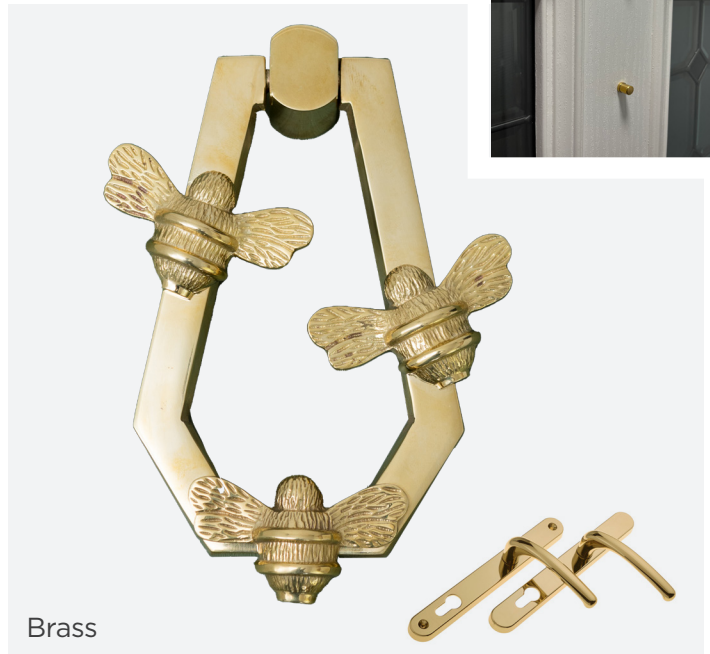

Handcrafted Collection

Add a unique and personal touch to your door with our bespoke collection of handcrafted brass knockers.

Designed to harmonize with our classic door furniture, each knocker is crafted with a similar, though not identical, colour palette, ensuring a complementary yet distinctive look. Made from premium brass, these knockers are built to last, developing a one-of-a-kind patina as they age. More than a functional detail, these accents make a refined statement, adding both style and personality to your Superidoor.

www.thedefinitivecollection.co.uk

 **SuperiDoor**
DOUBLE REBATED | SUPERIOR STRENGTH

Colour match with Standard Furniture

Our Handcrafted finishes are backed by a generous 2-year warranty, offering protection against corrosion while allowing the brass to naturally patina, adding depth and character over time. This finish is designed to age gracefully, creating a unique look that enhances its charm as the years go by.

Chrome/Nickel

Gold/Brass

Pewter/Pewter

Graphite/Satin

Bronze/Heritage

Dragonfly

Bee Hive

Visible fixings on the internal face - Hive knocker only.

Highland Cow

Please note: Highland Cow not available on Malton

Bee

Please note: Bee Not available on Scalby, Muston and Seamer