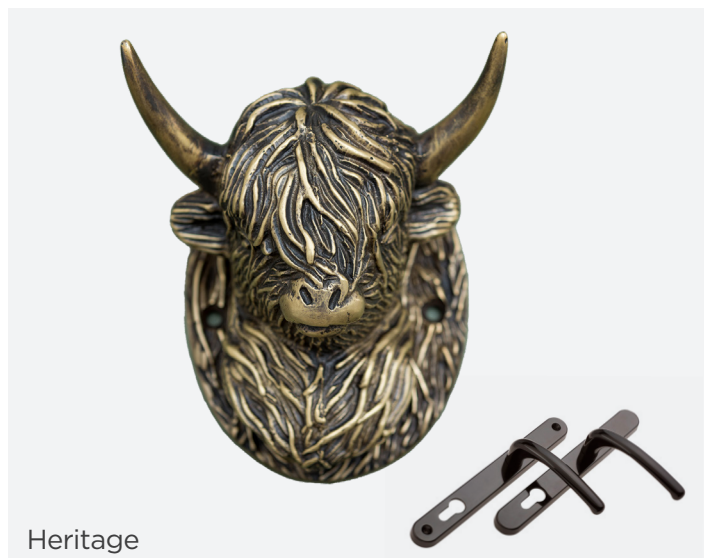

Handcrafted Collection

Add a unique and personal touch to your door with our bespoke collection of handcrafted brass knockers.

Designed to harmonize with our classic door furniture, each knocker is crafted with a similar, though not identical, colour palette, ensuring a complementary yet distinctive look. Made from premium brass, these knockers are built to last, developing a one-of-a-kind patina as they age. More than a functional detail, these accents make a refined statement, adding both style and personality to your Superidoor.

www.thedefinitivecollection.co.uk

 **SuperiDoor**
DOUBLE REBATED | SUPERIOR STRENGTH

Colour match with Standard Furniture

Our Handcrafted finishes are backed by a generous 2-year warranty, offering protection against corrosion while allowing the brass to naturally patina, adding depth and character over time. This finish is designed to age gracefully, creating a unique look that enhances its charm as the years go by.

Chrome/Nickel

Gold/Brass

Pewter/Pewter

Graphite/Satin

Bronze/Heritage

Dragonfly

Bee Hive

Visible fixings on the internal face - Hive knocker only.

Highland Cow

Please note: Highland Cow not available on Malton

Bee

Please note: Bee Not available on Scalby, Muston and Seamer